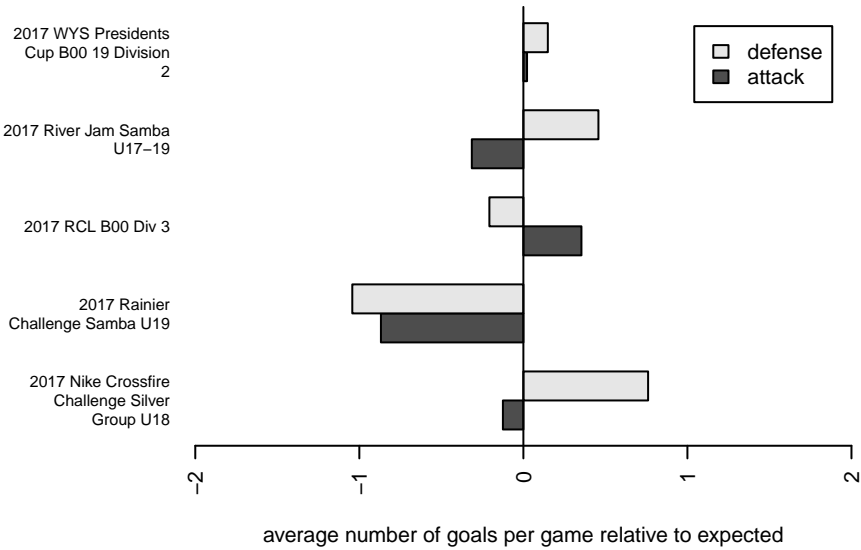

WPFC Navy B00

Washington Premier FC
 Tacoma, WA
 B00 total strength=1515
 attack=14.47 defense=9.83
 fall league = RCL B00 Div 3
 notes= Hussien 2015

alt names used:
 WASHINGTON PREMIER FC WPFC B00 NAV
 WPFC B00 Navy C
 WPFC B00 Navy C

Venues played:
 2017 Rainier Challenge Samba U19
 2017 Nike Crossfire Challenge Silver Group U1
 2017 River Jam Samba U17-19
 2017 RCL B00 Div 3
 2017 WYS Presidents Cup B00 19 Division 2

WPFC Navy B00
 Dots are actual minus expected GF (blue circles) and GA (red triangles).
 Blue line is smoothed change in attack strength. Red is smoothed change in defense strength.

**attack and defense variance (black dot)
relative to other teams
and top 10 in region**

**attack and defense rating
relative to others at age
and all opponents in last 13 months**

Performance relative to 13 month average