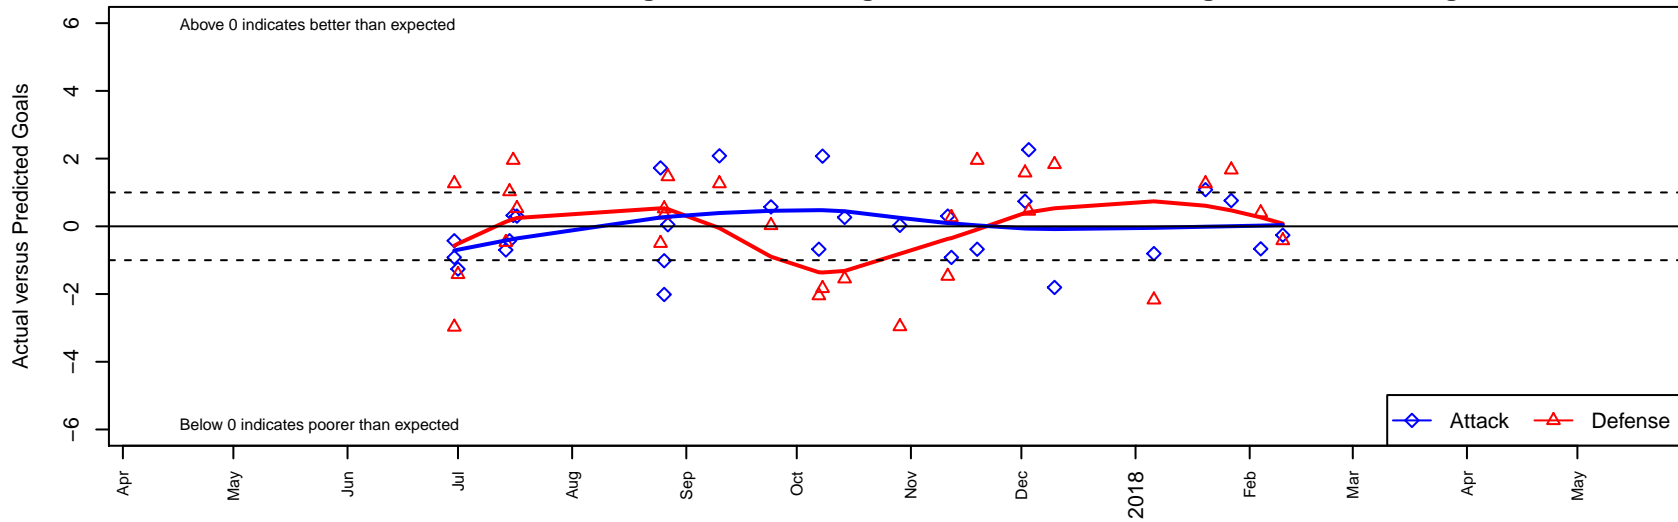

WPFC Navy B00

Washington Premier FC
 Tacoma, WA
 B00 total strength=1515
 attack=14.47 defense=9.83
 fall league = RCL B00 Div 3
 notes= Hussien 2015

alt names used:
 WASHINGTON PREMIER FC WPFC B00 NAV
 WPFC B00 Navy C
 WPFC B00 Navy C

Venues played:
 2017 Rainier Challenge Samba U19
 2017 Nike Crossfire Challenge Silver Group U1
 2017 River Jam Samba U17-19
 2017 RCL B00 Div 3
 2017 WYS Presidents Cup B00 19 Division 2

WPFC Navy B00
 Dots are actual minus expected GF (blue circles) and GA (red triangles).
 Blue line is smoothed change in attack strength. Red is smoothed change in defense strength.

**attack and defense variance (black dot)
relative to other teams
and top 10 in region**

**attack and defense rating
relative to others at age
and all opponents in last 13 months**

Performance relative to 13 month average