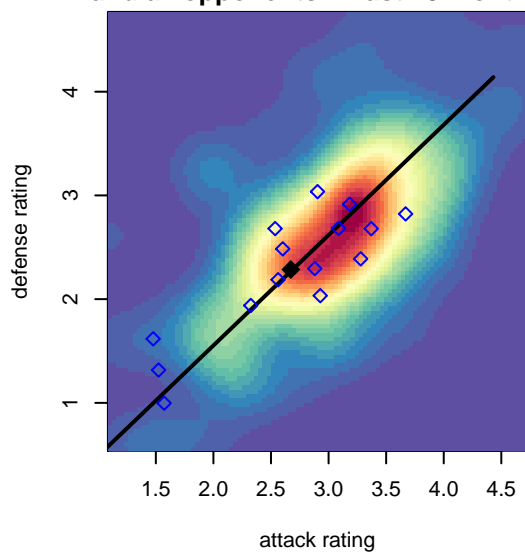

WPFC Navy B00

Washington Premier FC
 Tacoma, WA
 B00 total strength=1515
 attack=14.47 defense=9.83
 fall league = RCL B00 Div 3
 notes= Hussien 2015

alt names used:
 WASHINGTON PREMIER FC WPFC B00 NAV
 WPFC B00 Navy C
 WPFC B00 Navy C

Venues played:
 2017 Rainier Challenge Samba U19
 2017 Nike Crossfire Challenge Silver Group U1
 2017 River Jam Samba U17-19
 2017 RCL B00 Div 3
 2017 WYS Presidents Cup B00 19 Division 2

WPFC Navy B00
 Dots are actual minus expected GF (blue circles) and GA (red triangles).
 Blue line is smoothed change in attack strength. Red is smoothed change in defense strength.

**attack and defense variance (black dot)
relative to other teams
and top 10 in region**

**attack and defense rating
relative to others at age
and all opponents in last 13 months**

Performance relative to 13 month average