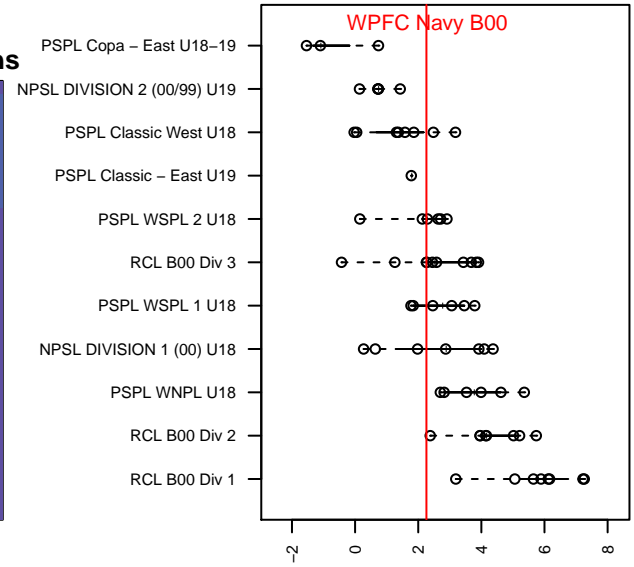

WPFC Navy B00

Washington Premier FC
 Tacoma, WA
 B00 total strength=1515
 attack=14.47 defense=9.83
 fall league = RCL B00 Div 3
 notes= Hussien 2015

alt names used:
 WASHINGTON PREMIER FC WPFC B00 NAV
 WPFC B00 Navy C
 WPFC B00 Navy C

Venues played:
 2017 Rainier Challenge Samba U19
 2017 Nike Crossfire Challenge Silver Group U1
 2017 River Jam Samba U17-19
 2017 RCL B00 Div 3
 2017 WYS Presidents Cup B00 19 Division 2

WPFC Navy B00
 Dots are actual minus expected GF (blue circles) and GA (red triangles).
 Blue line is smoothed change in attack strength. Red is smoothed change in defense strength.

**attack and defense variance (black dot)
relative to other teams
and top 10 in region**

**attack and defense rating
relative to others at age
and all opponents in last 13 months**

Performance relative to 13 month average