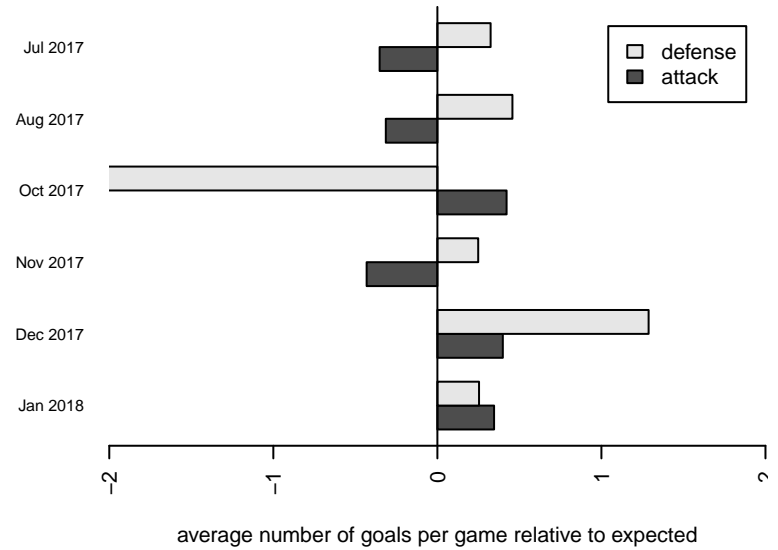

Performance relative to 13 month average